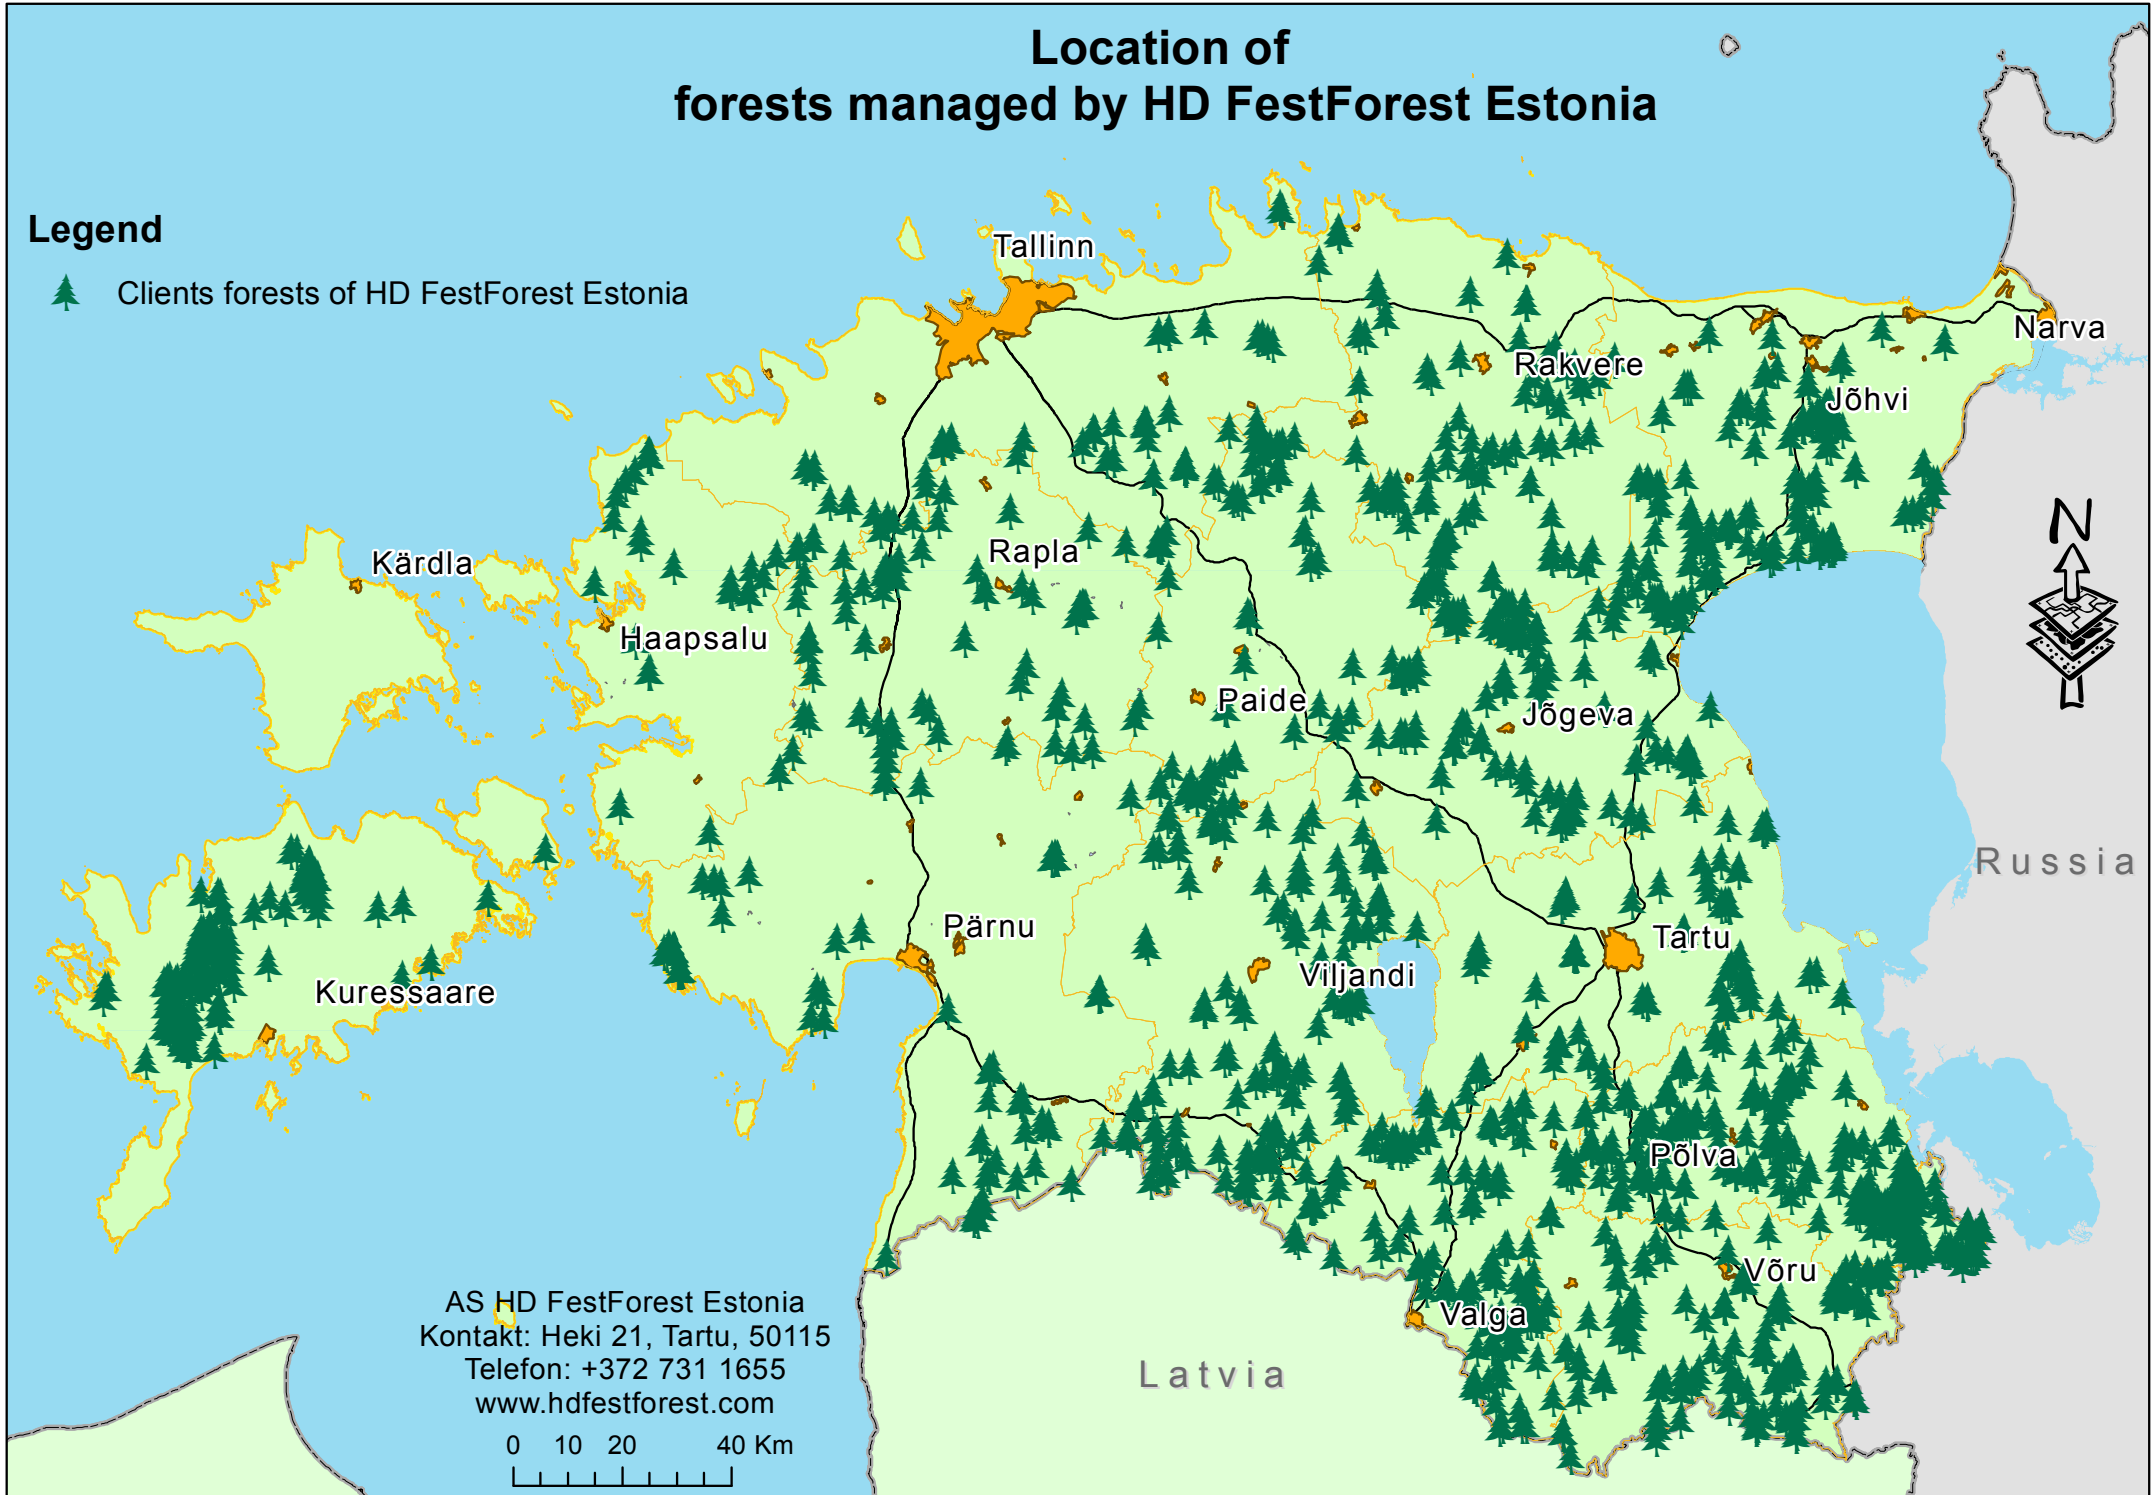

Location of forests managed by HD FestForest Estonia

Legend

Clients forests of HD FestForest Estonia

AS HD FestForest Estonia
Kontakt: Heki 21, Tartu, 50115
Telefon: +372 731 1655
www.hdfestforest.com

0 10 20 40 Km